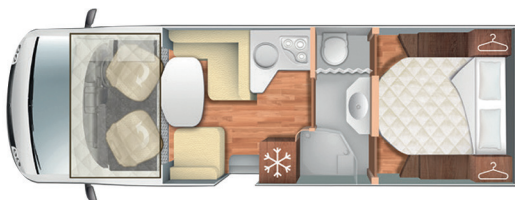

Pegaso 740

ROLLER TEAM

The Pegaso 740 is ideal for couples or small families as it boasts two separate bedroom areas giving total privacy in luxury A-Class surroundings.

Features

- Separate rear bedroom with island bed
- Second double bed pulls down from the ceiling
- Two sleeping areas separated by central bathroom
- Great views when driving
- Corner kitchen with oven and fridge
- Swivel front seats

Capacity	4
Model	Fiat Ducato
Engine specifications	2.3 Euro 6
Transmission	Automatic AMT
Safety	Dual front airbags, abs brakes
Radio MP3	Yes
Electric windows	Yes, drivers side
Central locking	Yes, drivers side
Outside length	7.41m
Outside width	2.35m
Outside height	2.95m
Certified	Seats 4
Dinette bed	2.16m x 1.16m
Rear bed	1.9m x 1.36m
Shower and toilet	Yes
Fresh water tank	100 litres
Waste water tank	100 litres
Refillable gas bottle system	Yes
3 way fridge/freezer	Yes
Cooking	Gas oven, 3 gas burners
Space for 2 gas bottles	Yes
DVD system	Yes
Window blinds & flyscreens	Yes
Reversing camera	Yes
Solar panel	Yes
Air-conditioning	Yes, cab only
Bike rack	Yes - 4 bikes
Warranty	12 month RVSC guarantee